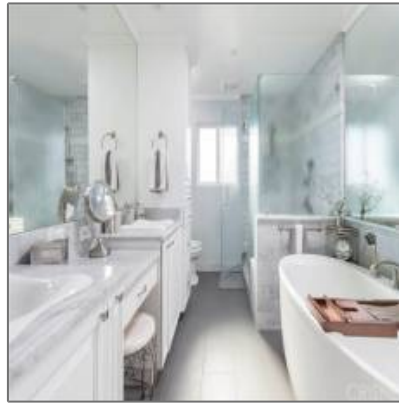

Residential For Sale

2,340 Sqft - 620 Reese Place, Burbank, California
91506

Basic [Details](#)

Property Type:	Residential
Listing Type:	For Sale
Listing ID:	683764797
Price:	\$1,275,000
Bedrooms:	4
Bathrooms:	1
Sqft:	2,340 Sqft
Year Built:	1947
Lot Area:	0.15 Acre
Country:	US
State:	California
County:	LOS ANGELES
City:	Burbank
Zipcode:	91506